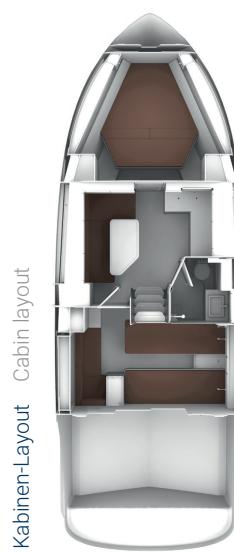

Kabinen-Layout

Konfigurieren Sie sich Ihre ganz persönliche BAVARIA Yacht.
Configure your own personal BAVARIA yacht.

www.bavariayachts.com