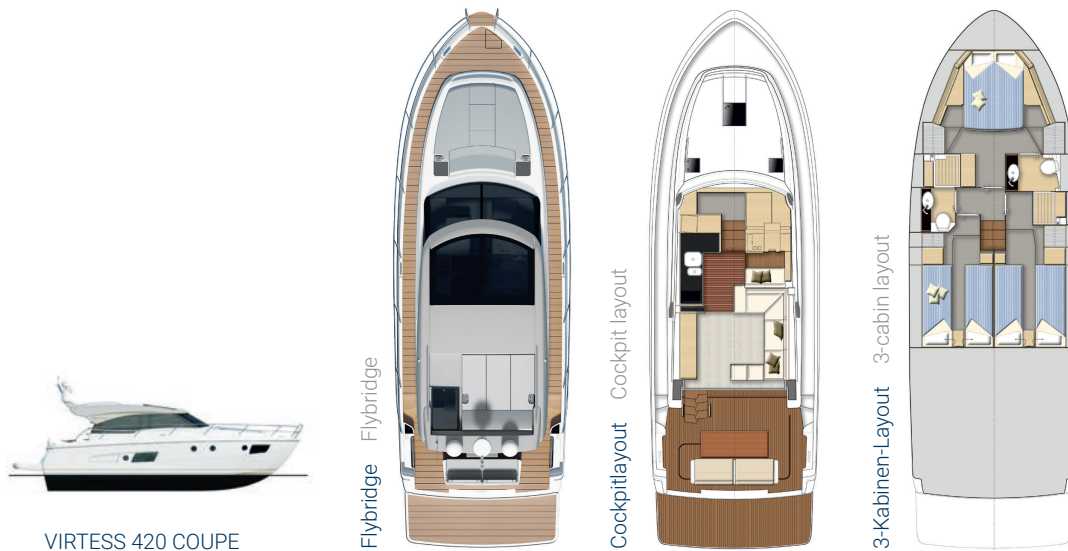

FEATURES

AUSSTATTUNG UND OPTIONEN

Bei der Ausrüstung seiner Motoryachten mit wirtschaftlichen und leistungsstarken Antrieben gehört BAVARIA YACHTS zu den innovativsten Werften weltweit und arbeitet mit den besten Motorenlieferanten zusammen.

BAVARIA YACHTS counts among the most innovative shipyards in the world with regard to the features and equipment on its motor yachts, and collaborates with the best motor suppliers in the world.

Konfigurieren Sie sich Ihre ganz persönliche BAVARIA Yacht.
Configure your own personal BAVARIA yacht.

www.bavariayachts.com